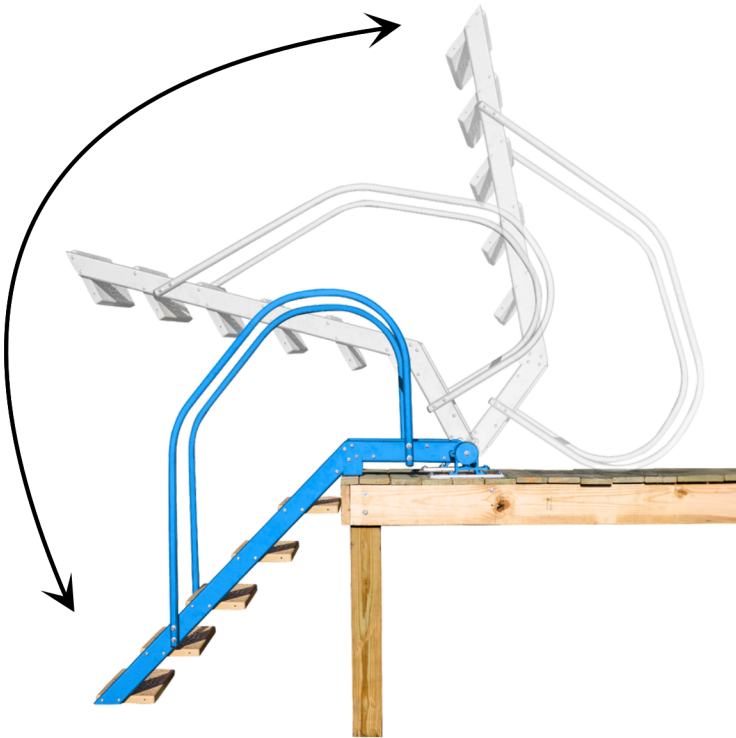

# TIE DOWN

MANUFACTURING INGENUITY

## NAUTILIFT DOCK LADDER

### Spring-Assisted Lifting

Upgrade your dock with a ladder designed for effortless, reliable use—proudly made in the USA.

Featuring a spring-assisted lift for smooth operation and durable, non-slip polypropylene steps for safe access for all ages. Constructed from heavy-duty steel and aluminum, this ladder offers exceptional durability. Choose from single or double handrails to suit your needs. The wear-resistant finish and 300 lb weight capacity ensure long-lasting performance. This ladder is the perfect addition to your dock, combining safety, functionality, and style for your boating lifestyle.

## Key Features

- Spring-assisted lifting design, for minimal pull effort
- Slow-fall design for safe & controlled descent
- Single Handrail comes standard, Double Handrail option available
- Constructed of Heavy duty steel and aluminum
- Polypropylene steps: durable, non-slip, and made for marine longevity
- Powder coat painted for a lasting finish
  - Grey or Blue options
- 90" tall at the peak of rotation
- 300 lb. Weight Capacity
- Weight: 89 lbs