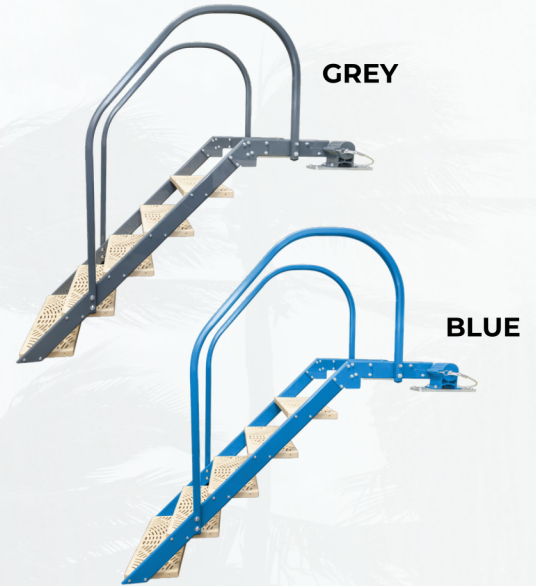

# TIE DOWN

MANUFACTURING INGENUITY

## NAUTILIFT DOCK LADDER

### Spring-Assisted Lifting

Upgrade your dock with a ladder designed for effortless, reliable use—proudly made in the USA.

Featuring a spring-assisted lift for smooth operation and durable, non-slip polypropylene steps for safe access for all ages. Constructed from heavy-duty steel and aluminum, this ladder offers exceptional durability. Choose from single or double handrails to suit your needs. The wear-resistant finish and 300 lb weight capacity ensure long-lasting performance. This ladder is the perfect addition to your dock, combining safety, functionality, and style for your boating lifestyle.

## Key Features

- Spring-assisted lifting design, for minimal pull effort
- Slow-fall design for safe & controlled descent
- Single Handrail comes standard, Double Handrail option available
- Constructed of Heavy duty steel and aluminum
- Polypropylene steps: durable, non-slip, and made for marine longevity
- Powder coat painted for a lasting finish
  - Grey or Blue options
- 90" tall at the peak of rotation
- 300 lb. Weight Capacity
- Weight: 89 lbs